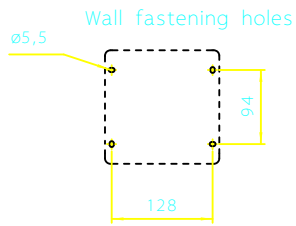

Diritti riservati All rights reserved

dimensions in mm
Date 17/07/14
Sign Pezzimenti

TM 1414 GB
Junction box 145x144 IP66/IP67
Scale 1:5