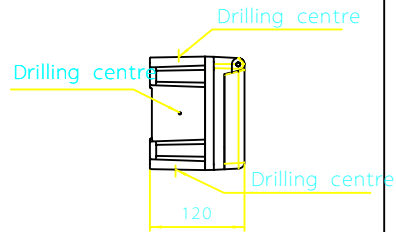

Diritti riservati All rights reserved

dimensions in mm
Date 17/07/14
Sign Pezzimenti

TM 1414 GB
Junction box 145x144 IP66/IP67
Scale 1:5